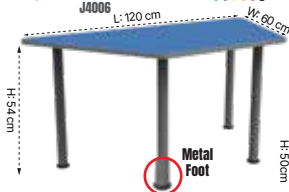

Trapezoid Table J4006

Color Options
●●●●○