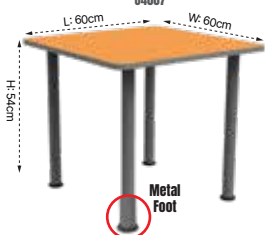

- COLOR options**
- GREEN
 - YELLOW
 - ORANGE
 - BLUE
 - PINK

Carla
Chair J4052

Mio Chair J4049

children
for
designed
iconic table
Round Table
J4044

Square Table J4007

Color Options
●●●●○

Round Table J4001

Color Options
(R:60 cm) ●●●●●