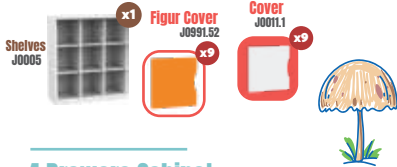

9 Cover Cabinet J1501

Child
Friendly
Design

12mm
MDF

3mm
Painting
MDF

9 Cover Cabinet J1505

4 Drawers Cabinet J1506

2 Cover Cabinet J1504

2 Cover Cabinet J1508

4 Cover Cabinet J1512

An aesthetic
background
element in
children's room
decoration.