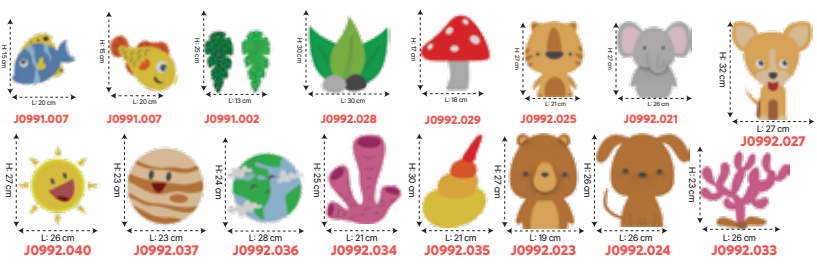

9 Cover Cabinet J1501

Child
Friendly
Design

12mm
MDF

3mm
Painting
MDF

9 Cover Cabinet J1505

4 Drawers Cabinet J1506

2 Cover Cabinet J1504

2 Cover Cabinet J1508

4 Cover Cabinet J1512

An aesthetic
background
element in
children's room
decoration.