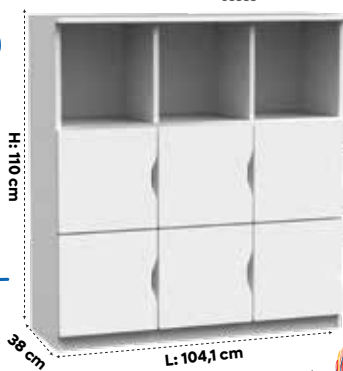

6 Covers & Shelves Cabinet J0869