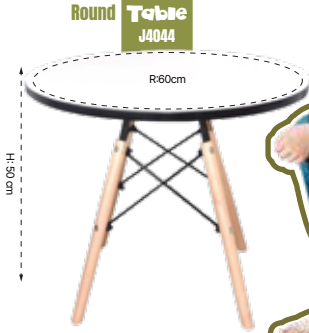

- COLOR options**
- GREEN
 - YELLOW
 - ORANGE
 - BLUE
 - PINK

Carla
Chair J4052

Mio Chair J4049

children
for
designed
iconic table
Round Table
J4044

Square Table J4007

Color Options
●●●●○

Round Table J4001

Color Options
(R:60 cm) ●●●●●