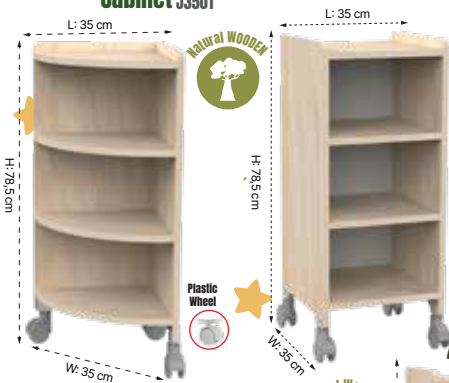

Montessori Cabinet J3504

Montessori Cabinet J3507

Montessori Cabinet J3503

Child Friendly Design

Montessori Cabinet J3502

Montessori Cabinet J3505

Montessori Cabinet J3500

Montessori Cabinet J3509

Caterpillar Bookshelf J3923

Child Friendly Design

H: 80 cm

52 cm

L: 87,5 cm

Rounded Corners

Age

Colourful decorative back panels

Mouse Bookshelf J3910.mouse

H: 119cm

31,2 cm

L: 84 cm

Rounded Corners

Age

Colourful decorative back panels

Dinosaur Bookshelf