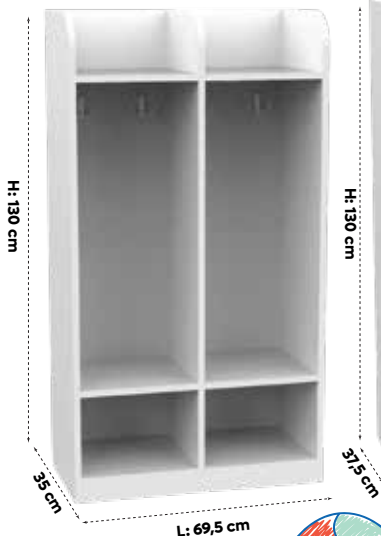

Horizontal Fund Carton Holder J0007

18mm MDF Lam

 Rounded Corners

 Age

Coat Rack J0862

Coat Rack J0864

12mm
MDF

Rounded
Corners