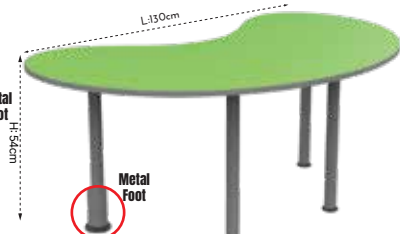

- COLOR options**
- GREEN
 - YELLOW
 - ORANGE
 - BLUE
 - PINK

Carla
Chair J4052

Mio Chair J4049

children
for
designed
iconic table
Round Table
J4044

Square Table J4007

Color Options
●●●●○

Round Table J4001

Color Options
(R:60 cm) ●●●●●

Bean Table J4004

Trapezoid Table J4006

Color Options
●●●●○

Rectangle Table J4000

Round Table J4002

Half U Table J4005

Color Options
(R:90cm) ●●●●○

Table Set J4019