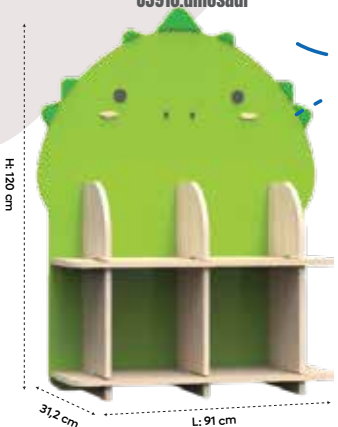

Caterpillar Bookshelf J3923

Child Friendly Design

H: 80 cm

52 cm

L: 87,5 cm

Rounded Corners

Age

Colourful decorative back panels

Mouse Bookshelf J3910.mouse

H: 119cm

31,2 cm

L: 84 cm

Rounded Corners

Age

Colourful decorative back panels

Dinosaur Bookshelf

J3910.dinosaur

H: 120 cm

31,2 cm

L: 91 cm

Rounded Corners

Age

Colourful decorative back panels

Lion Bookshelf J3910.lion