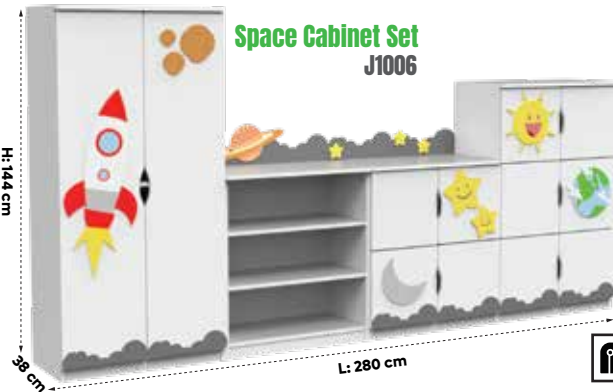

Use
Fields

Space Cabinet Set J1006

12mm
MDF

3mm
Painting
MDF

**Rounded
Corners**

Age

J0993.014

J0993.016