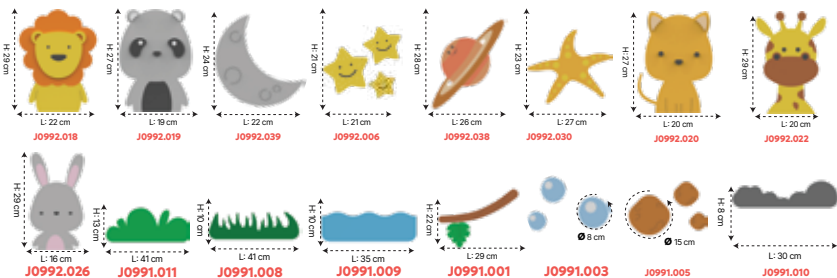

Shelves J0004

H: 110 cm

38 cm

L: 104,1 cm

Cover J0011.1

Shelves J0005

Cover J0011.2