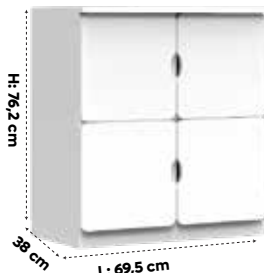

4 Cover Cabinet J0852