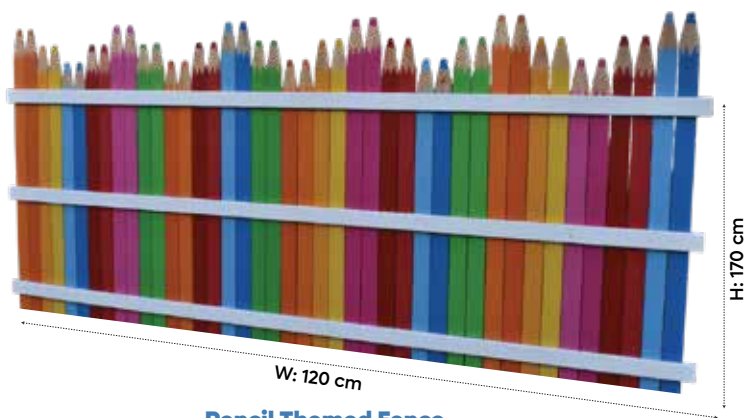

Pencil Themed Fence
J9270