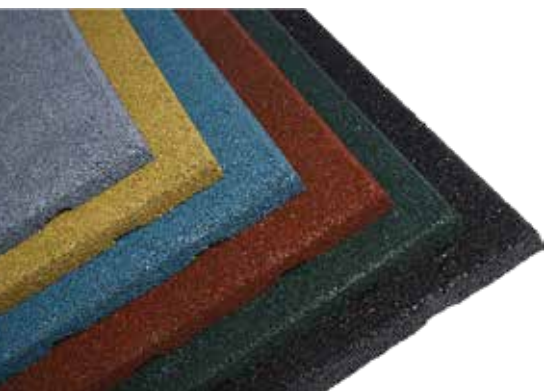

100 cm

26 mm

EPDM MODULER RUBBER

EPDM enriched with color tones

Add color to every project with our solutions.

Color Options

Since EPDM has its own colors without the use of granular paint, it is not affected by UV rays. The upper part of the modular rubber tiles is 5 mm EPDM coating, the remaining part is SBR granule. It has sound-absorbing and shock-absorbing properties, which are frequently used in children's playgrounds, walking paths, running tracks and sports fields.

FLOOR COVERING MATERIALS

RUBBER FLOORING

SURFACE

J5020

J5022

Product Sizes

WEIGHT

40 cm