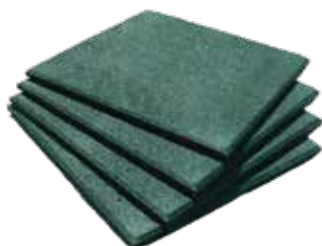

100 cm

26 mm

EPDM MODULER RUBBER

EPDM enriched with color tones

Add color to every project with our solutions.

Color Options

Since EPDM has its own colors without the use of granular paint, it is not affected by UV rays. The upper part of the modular rubber tiles is 5 mm EPDM coating, the remaining part is SBR granule. It has sound-absorbing and shock-absorbing properties, which are frequently used in children's playgrounds, walking paths, running tracks and sports fields.

FLOOR COVERING MATERIALS

RUBBER FLOORING

SURFACE

J5020

J5022

Product Sizes

WEIGHT

40 cm