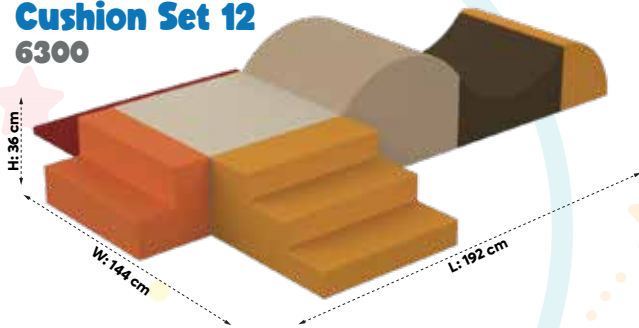

Cushion Set 12 6300

7 Pieces

Ramp Cushion J6303

3 Step Ladder Cushion J6302

Cushion J6341

Cube Cushion

J6322

"L" Cushion

J6326

Quarter Cylinder Cushion

J6316

Half Cylinder Cushion

J6340