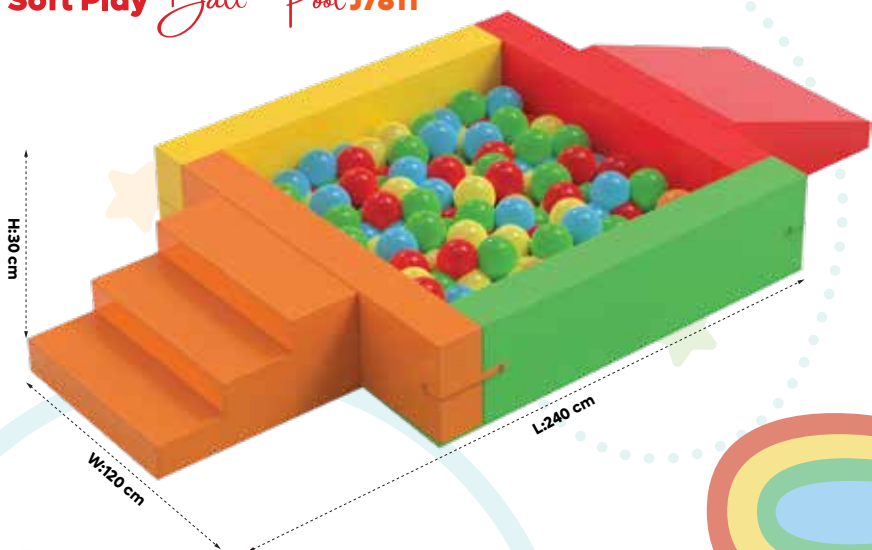

Soft Play Ball Pool J7811